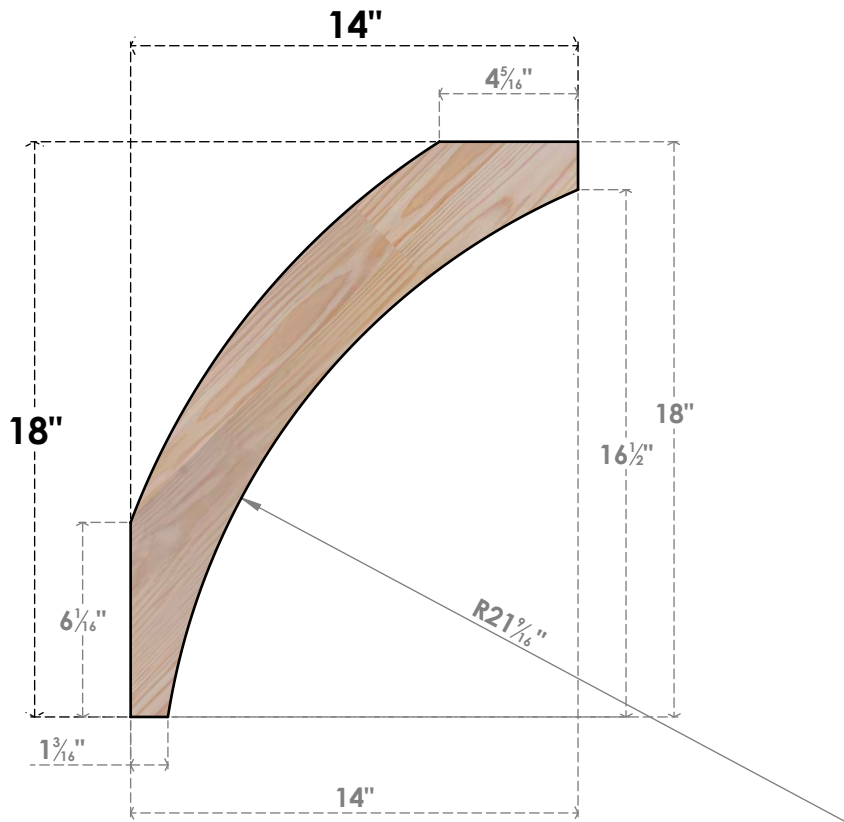

BRC04X14X18THR00SDF

3 1/2"W X 14"D X 18"H THORTON SMOOTH BRACE, DOUGLAS FIR

SIDE

FRONT

EKENA MILLWORK
 2300 WEST MAIN ST.
 CLARKSVILLE, TX 75426
 TOLL FREE: 866-607-0453
 WWW.EKENAMILLWORK.COM

NOTES

1. INSTALLATION TO BE COMPLETED IN ACCORDANCE WITH MANUFACTURER'S SPECIFICATIONS.
2. DRAWING MAY NOT BE TO SCALE
3. THIS DRAWING IS INTENDED FOR DESIGN AND PLANNING PURPOSES ONLY.
4. ALL INFORMATION CONTAINED HEREIN WAS CURRENT AT THE TIME OF DEVELOPMENT BUT MUST BE REVIEWED AND APPROVED BY THE PRODUCT MANUFACTURER TO BE CONSIDERED ACCURATE.
5. PRODUCTS ARE NOT KILN DRIED. THIS ITEM IS UNIQUE AND WILL CONTAIN THE NATURAL VARIATIONS THAT THE WOOD SPECIES OFFERS. THIS MAY RESULT IN VARIATIONS UP TO 1/4"