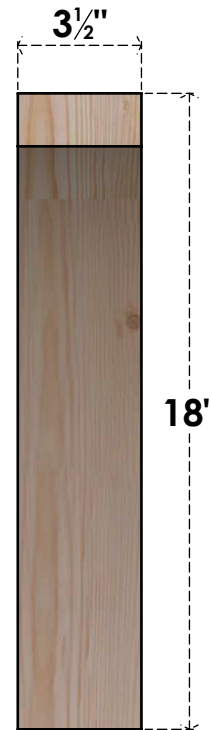

BRC04X14X18THR00SDF

3 1/2"W X 14"D X 18"H THORTON SMOOTH BRACE, DOUGLAS FIR

SIDE

FRONT

EKENA MILLWORK
 2300 WEST MAIN ST.
 CLARKSVILLE, TX 75426
 TOLL FREE: 866-607-0453
 WWW.EKENAMILLWORK.COM

NOTES

1. INSTALLATION TO BE COMPLETED IN ACCORDANCE WITH MANUFACTURER'S SPECIFICATIONS.
2. DRAWING MAY NOT BE TO SCALE
3. THIS DRAWING IS INTENDED FOR DESIGN AND PLANNING PURPOSES ONLY.
4. ALL INFORMATION CONTAINED HEREIN WAS CURRENT AT THE TIME OF DEVELOPMENT BUT MUST BE REVIEWED AND APPROVED BY THE PRODUCT MANUFACTURER TO BE CONSIDERED ACCURATE.
5. PRODUCTS ARE NOT KILN DRIED. THIS ITEM IS UNIQUE AND WILL CONTAIN THE NATURAL VARIATIONS THAT THE WOOD SPECIES OFFERS. THIS MAY RESULT IN VARIATIONS UP TO 1/4"